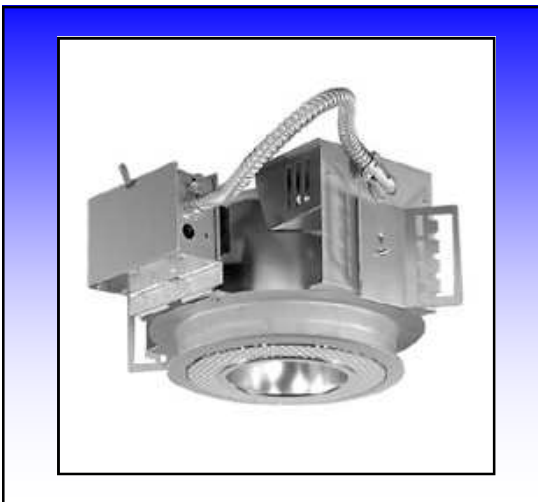

# Decorative Perforated Trim

*Coventry*  
Architectural Series

The New Series AS8HF -LCS is an 8" aperture compact fluorescent downlight that features a decorative perforated outer trim with a 4.5" aperture center reflector. The fixture combines performance with a unique cutting edge appearance. The outer perforated ring glows subtly while the second inner reflector provides necessary downlight.

Available on AS8HF series  
View more @ [Pathway Lighting](#)

**With the addition of optional colored films on the interior, the perforated ring increases its decorative appeal. A single color or combination of color is possible to suit the specific mood of an application. (Minimums may apply)**